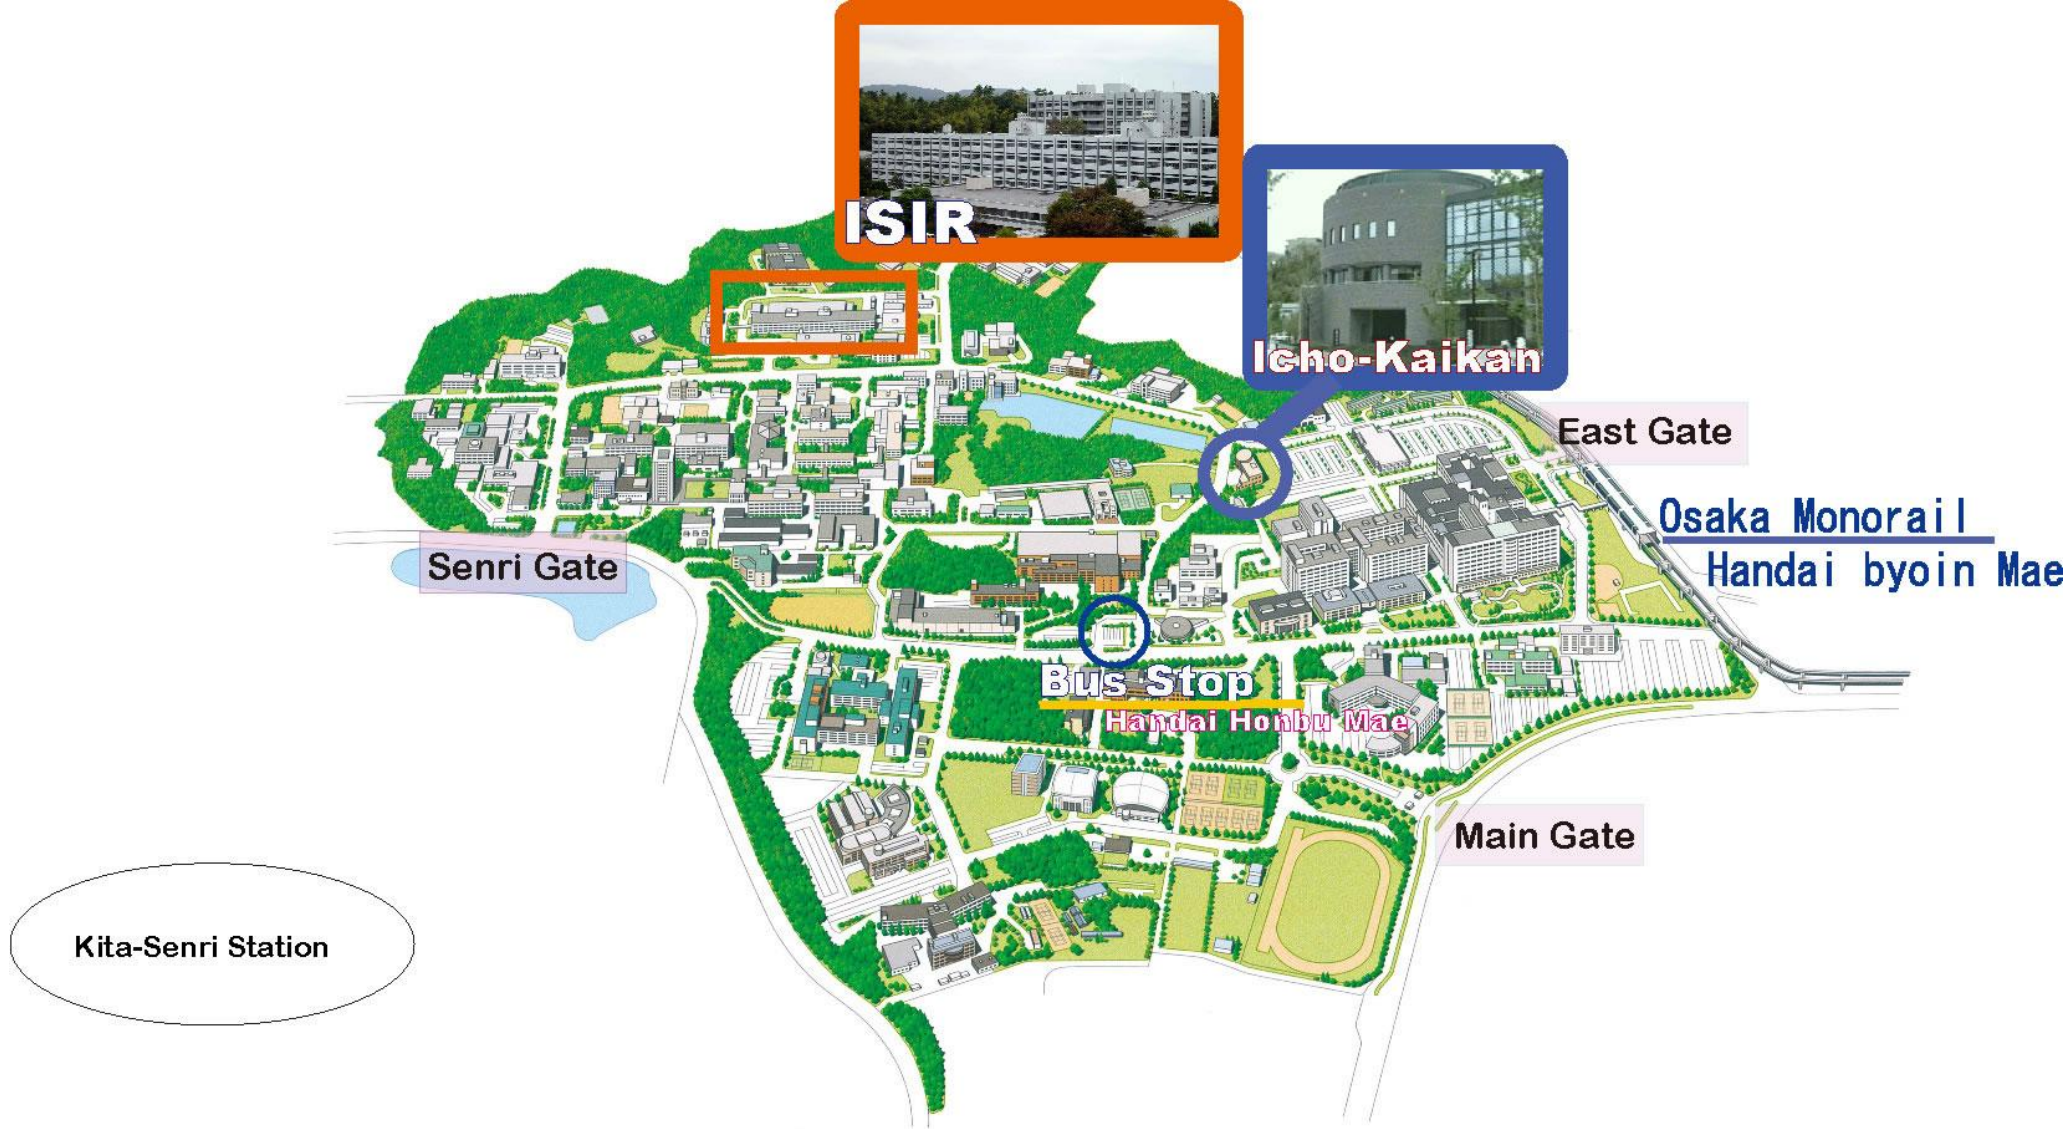

# Ichho-Kaikah Surroundings

**ISIR**

**Ichho-Kaikah**

**Senri Gate**

**Bus Stop**

**Handai Honbu Mae**

**East Gate**

**Osaka Monorail  
Handai byoin Mae**

**Main Gate**

**Kita-Senri Station**

## Access from the nearest terminal

---

### By Train

25 min. walk east from Kita-Senri Station on the Hankyu Senri Line.