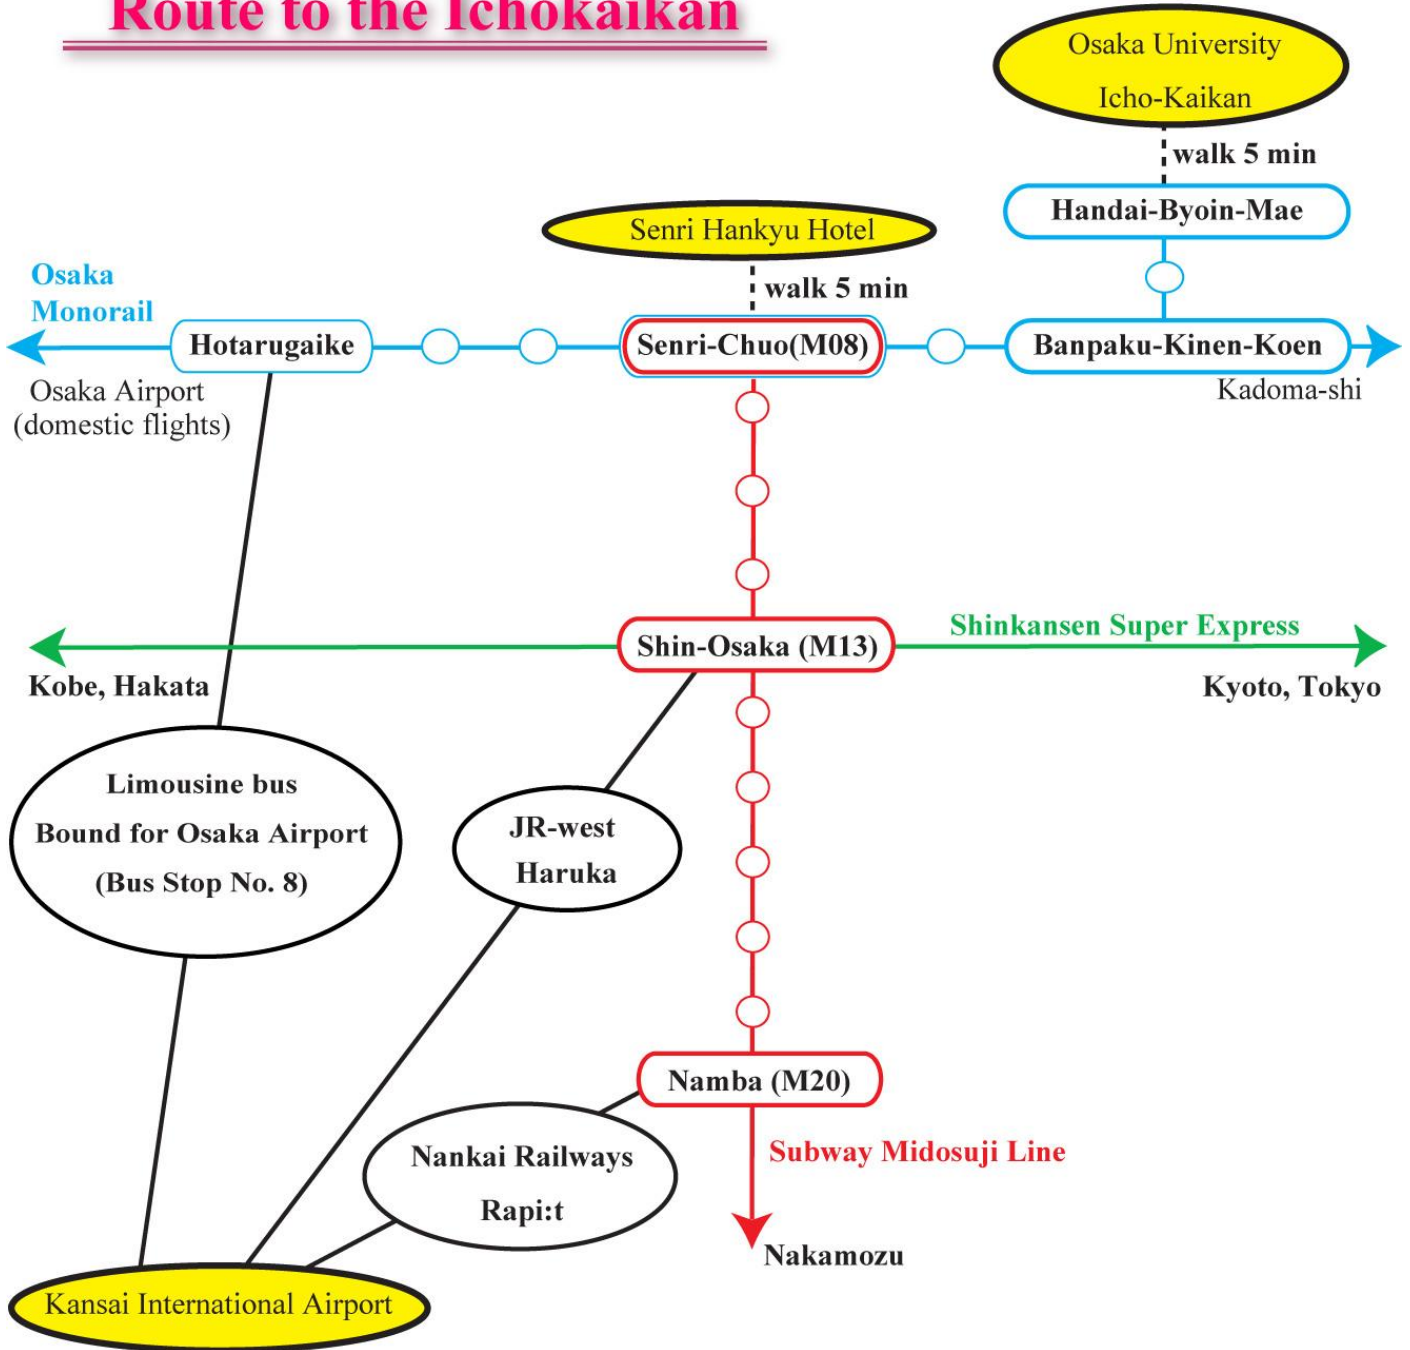

Route to the Ichokaikan