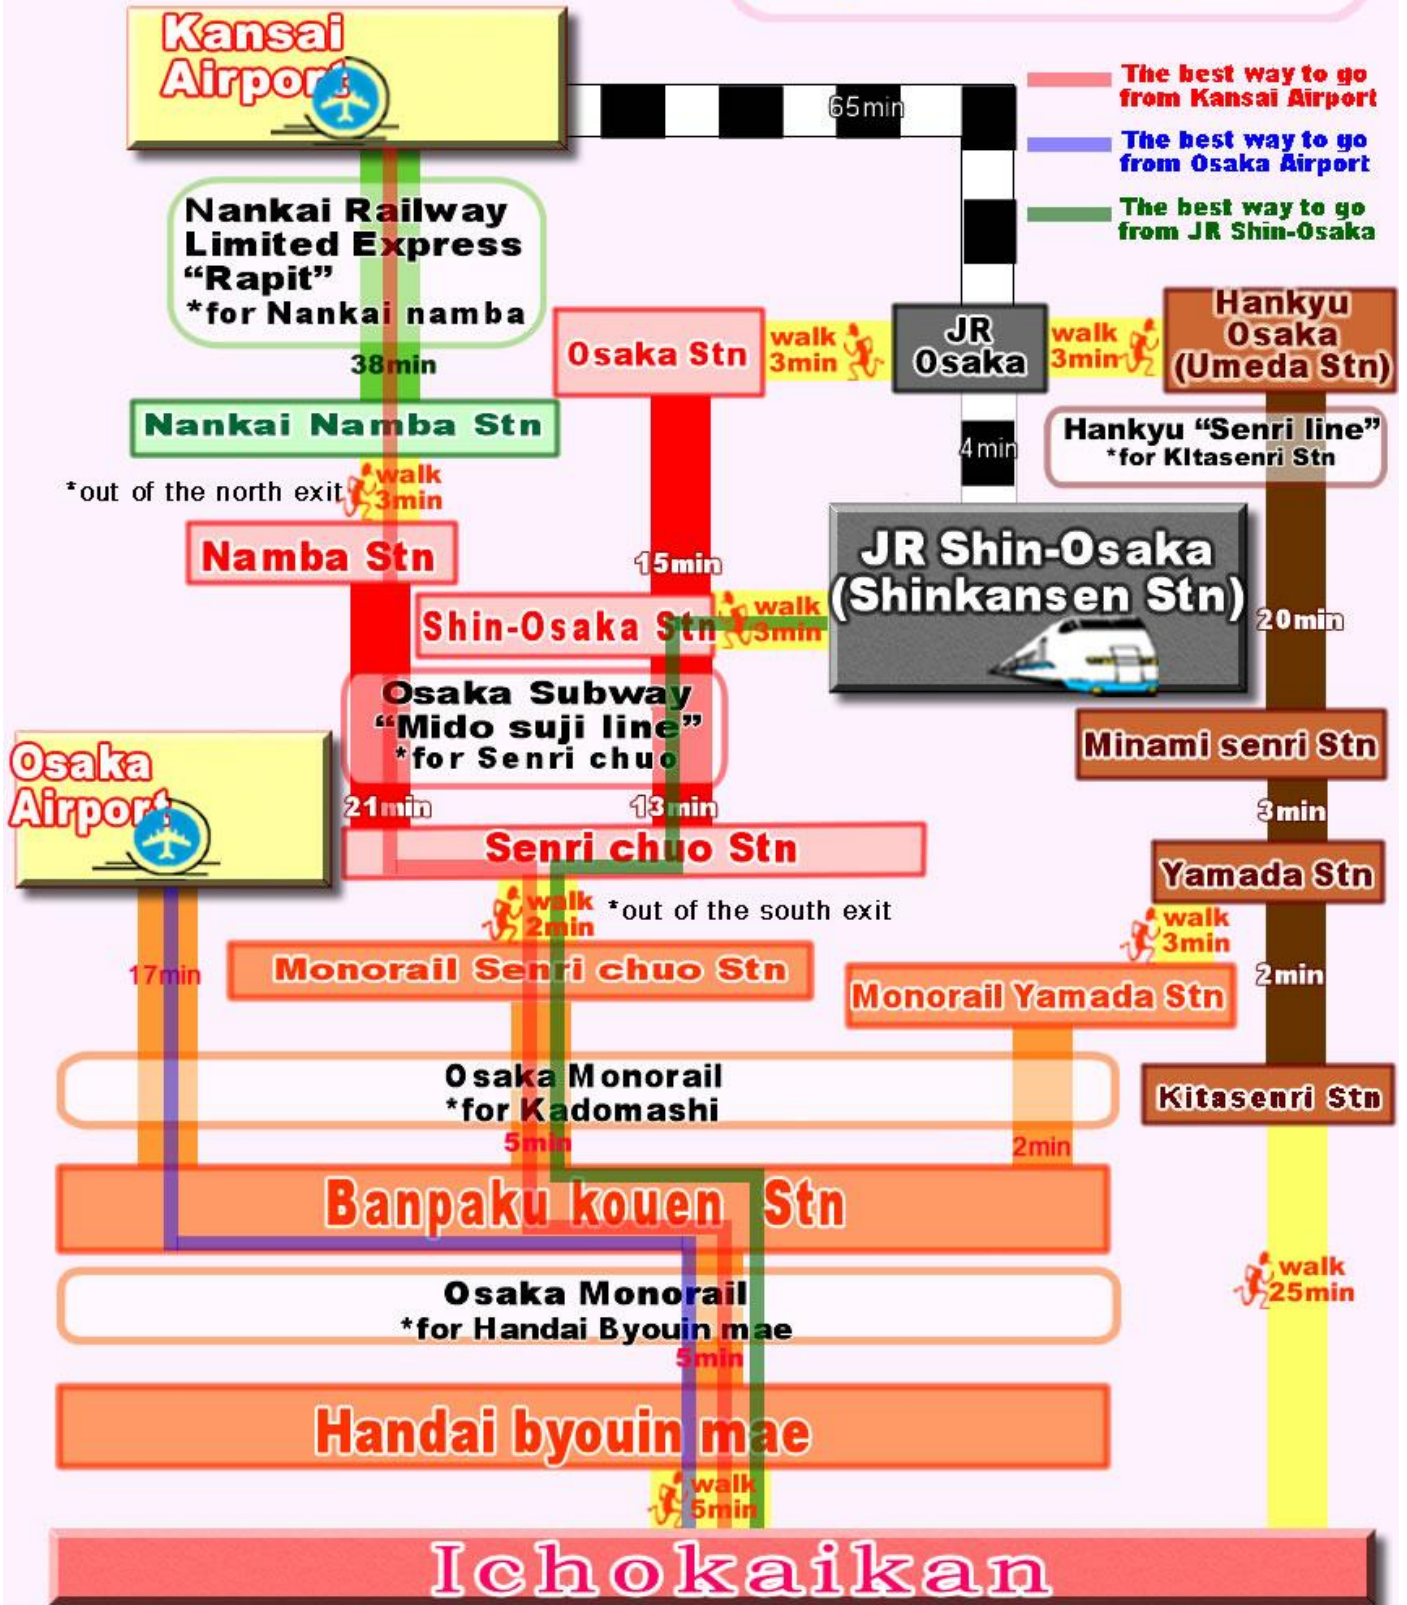

Route to the Ichokaikan

The Name of Lines

- Nankai Railway
- Hankyu Line
- Osaka Subway
- JR Line
- Osaka Monorail
- Walk